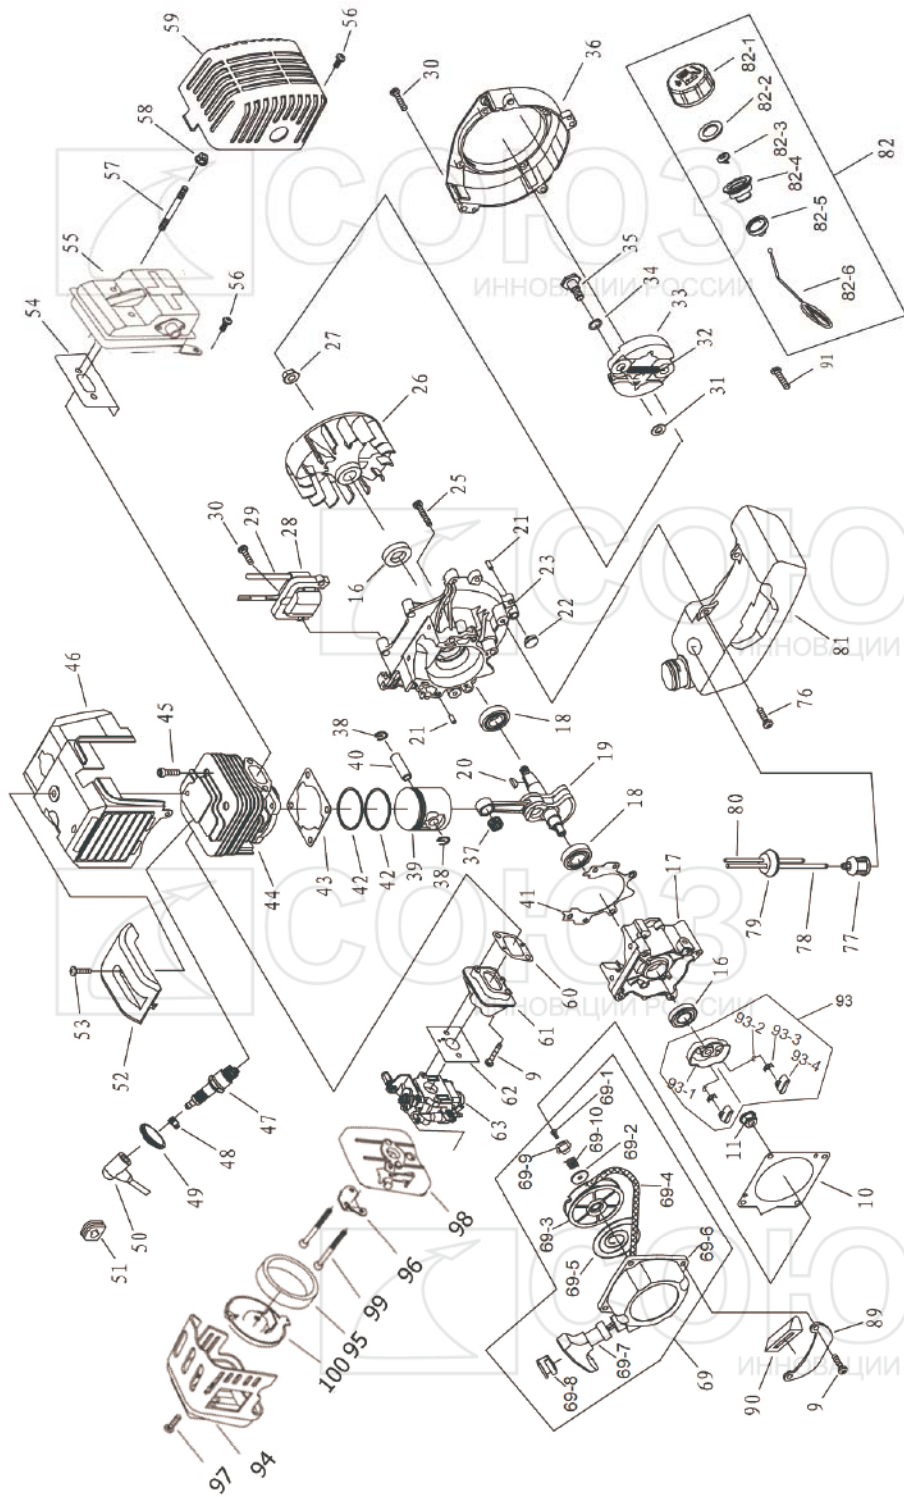

ББС-2030

NO.	DESCRIPTION
1	ENGINE BASE
2	RUBBER PAD
3	HANDLE BRACKET
4	CLUTCH TRAY
5	GEAR BOX COVER
6	BEARING R10
7	SNAP RING
8	PIN
9	48 TEETH GEAR
10	44 TEETH GEAR
11	MIDDLE SHAFT
12	PAPER WASHER
13	GEAR BOX
14	SCREW
15	SPINDLE
16	BEARING 6004RS
17	SCREW
18	7 TEETH SHAFT
19	SWITCH
20	HANDLE

RU-SO20160921

ENGINE FOR ББС-2030

NO.	DESCRIPTION	NO.	DESCRIPTION	NO.	DESCRIPTION
9	SCREW M5X20	44	CYLINDER	69-10	EASY START COIL SPRING
10	GASKET	45	SCREW	76	SCREW M5X16
11	NUT	46	GUIDE COVER ASSY	77	CLEANER COVER
16	OIL SEAL	47	SPARK PLUG	78	OUTLET FUEL PIPE
17	CRANK CASE	48	SPRING	79	PLUG
18	BEARING 6202	49	PLUG COVER	80	INLET FUEL PIPE
19	CRANKSHAFT	50	PLUG CAP	81	FUEL TANK
20	KEY	51	PLUG	82	LID ASSY
21	PIN	52	UPPER COVER	82-1	FUEL TANK LID
22	RUBBER WASHER	53	SCREW	82-2	GASKET
23	CRANK CASE	54	GASKET	82-3	INLET
25	SCREW M5X30	55	MUFFLER	82-4	INSIDE COVER
26	MAGNETO ROTOR COMP	56	SCREW	82-5	LID
27	NUT	57	BOLT	82-6	CHAIN
28	IGNITION COLL COMP	58	NUT	89	STAND
29	CORD COMP	59	MUFFLER COVER	90	RUBBER COVER
30	BOLT M5X20	60	GASKET	91	SCREW M5X20
31	WASHER	61	ADMITTING PIPE	93-1	STARTER PULLEY ASSY
32	SPRING	62	GASKET	93-1	STARTER REEL
33	EXPANDER	63	CARBURETOR	93-2	STOP RING
34	WASHER	69	STARTER	93-3	STARTER PAWL SPRING
35	SCREW PIN	69-1	SCREW	93-4	STARTER PAWL
36	FAN COVER	69-2	WASHER	94	AIRFILTER COVER
37	BEARING 10X13X16	69-3	START POPE REEL	95	AIR CLEANER
38	RING	69-4	POPE	96	AIRFILTER COVER SEAT
39	PISTON	69-5	RECOIL SPRING	97	SCREW
40	PISTON PIN	69-6	START COVER ASSY	98	CHOKE SEAT ASSY
41	GASKET	69-7	START HANDLE	99	SCREW
42	PISTON RING	69-8	RING	100	CIRCULAR COVER
43	GASKET	69-9	START RATCHET		